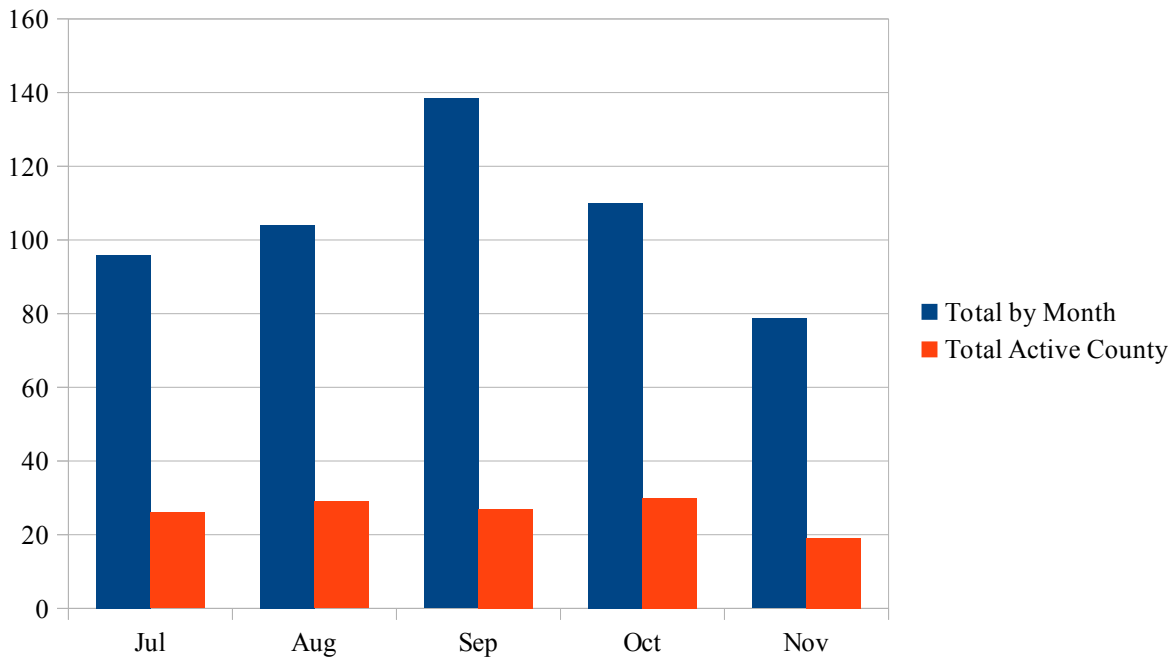

Report D&C

**Number of OHDEN Checkins by District and County by Month**

Note: data are normalized to 4 net sessions per month

2020		Jan	Feb	Mar	Apr	May	Jun	Jul	Aug	Sep	Oct	Nov	Dec
District	County												
6	Crawford												
	Richland							2	4	4.8	1		
	Ashland												
	Wayne												
	Morrow							3	3	4	3	1.3	
	Holms												
7	Marion												
	Knox												
	Union												
	Dalaware							3	3	4	3	5.2	
	Licking							5	3	5.6	8	3.9	
	Madison												
	Franklin							4	5	8	6	3.9	
	Fairfield												
	Fayette												
Pickaway													
8	Ross												
	Hocking												
	Perry												
	Vinton												
	Athens							4	4	2.4	3		
	Pike							3	3	4	2		
	Jackson												
	Gallia									1.6	1		
	Meigs							6	5	4	8	6.5	
	Scioto												
Lawrence													
9	Tuscarawas												
	Harrison												
	Jefferson							5	4	5.6	5	5.2	
	Coshocton							7	13	16	12	7.8	
	Guernsey												
	Muskingum												
	Belmont												
	Morgan												
	Noble								1	4	1		
	Monroe							2	2	0.8	3		
Washington							2	3	2.4	1			
10	Lorain							3	4	2.4			
	Medina									0.8			
	Cuyahoga							4	3	5.6	3	3.9	
	Lake												
	Geauga												
Ashtabula													
n/a	Outside Stations							4	2	3.2	3	3.9	

The winter schedule of 160-m for the Tuesday net took its toll on both monthly totals and active counties. The first Tuesday net was superseded by an extended watch period due to a weather event. Adding 160-m capability for net stations is considered a priority and net management secured funding for 4 160-m inductive loaded short antennas for stations committed to using them.